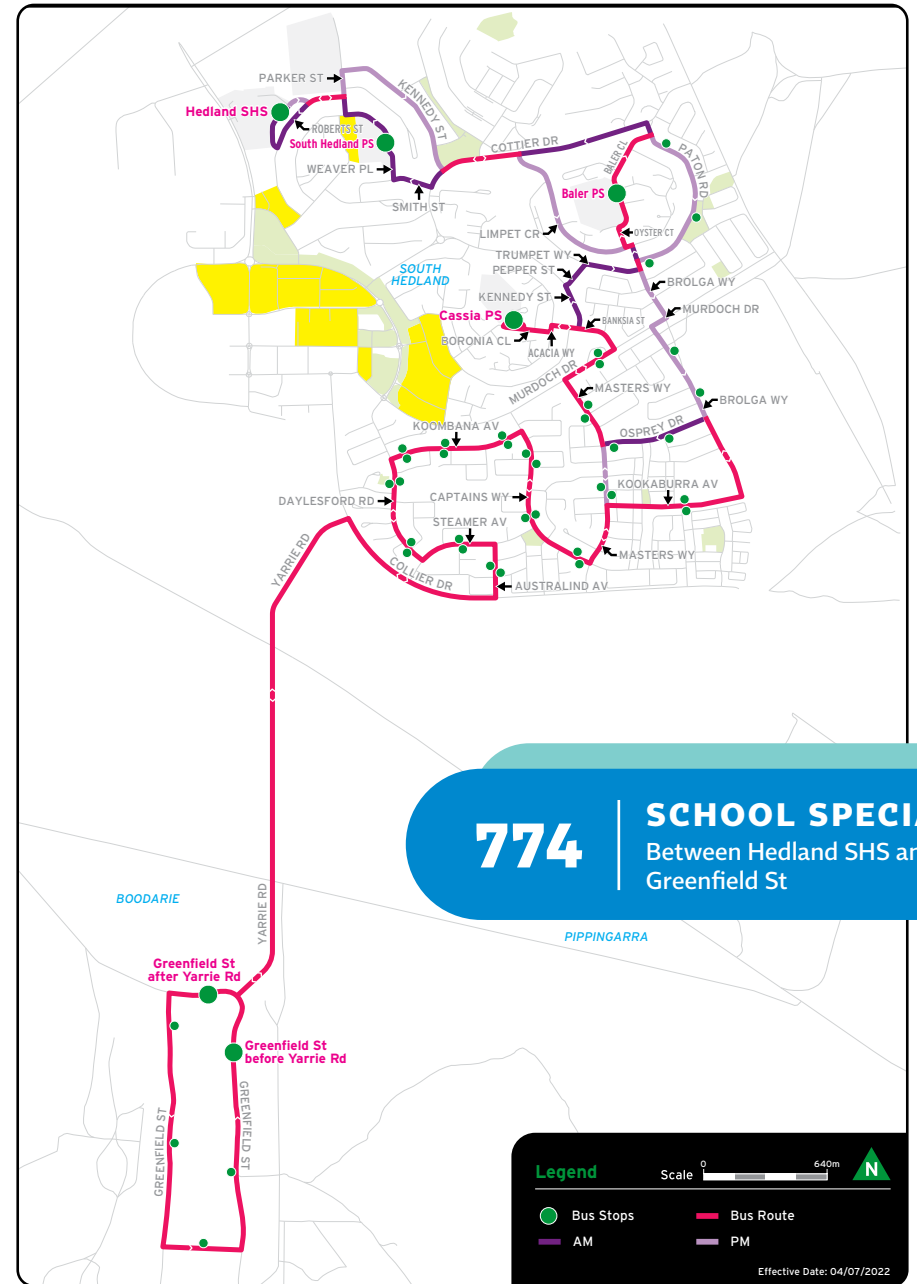

Legend

- Bus Stops
- PM Bus Route

Effective Date: 06/12/2022

773

SCHOOL SPECIAL

Between Hedland SHS and Richardson St

774

SCHOOL SPECIAL

Between Hedland SHS and Greenfield St

Legend

- Bus Stops
- Bus Route
- AM
- PM

Scale 0 560m

Effective Date: 04/07/2022

775 SCHOOL SPECIAL

Between Redbank Rd and Hedland SHS

Legend