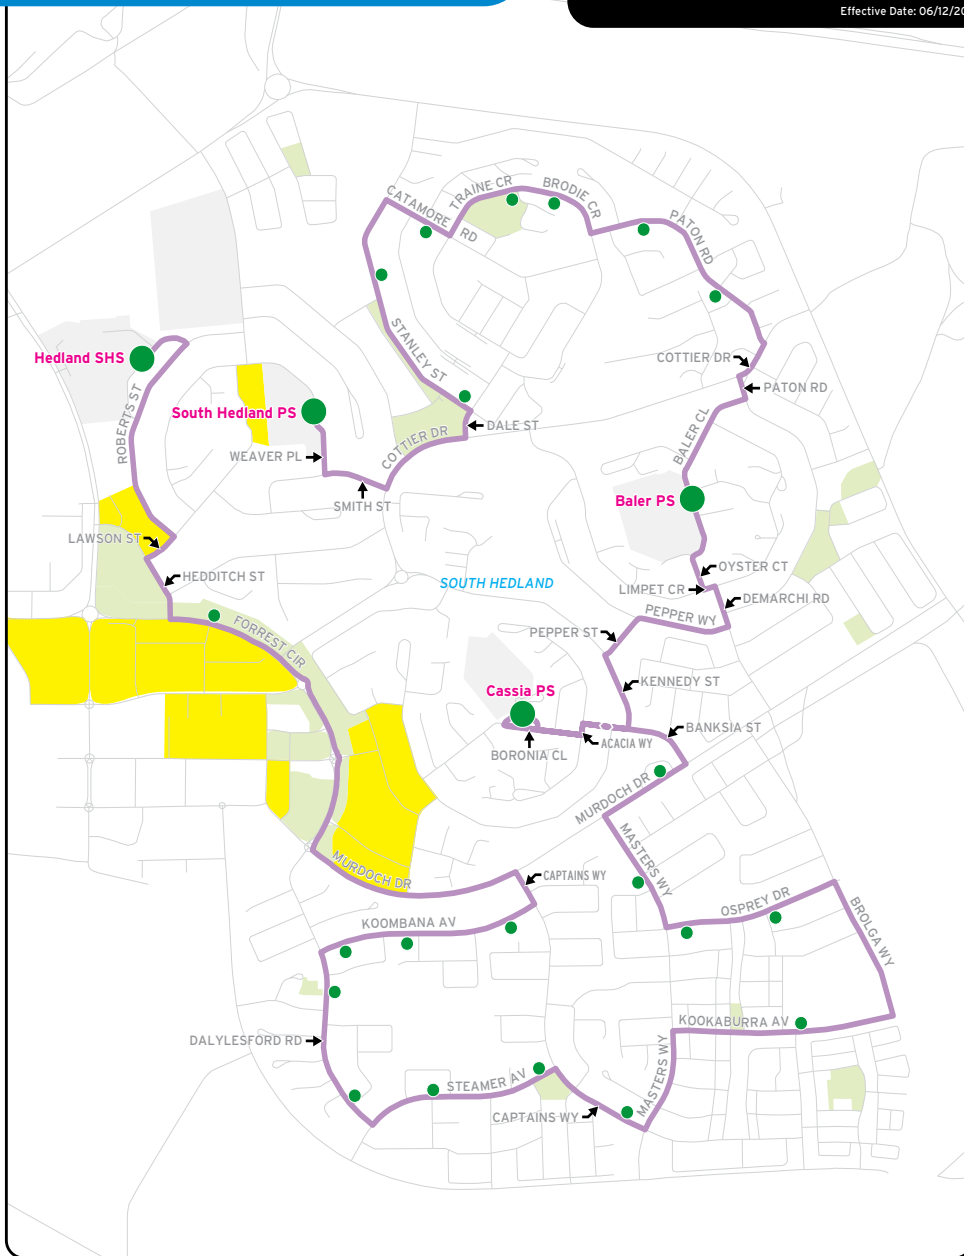

Legend

 Bus Stops

 PM Bus Route

Scale  0 280m

Effective Date: 06/12/2022

778

AFTERNOON SCHOOL SPECIAL

From Cassia Primary School to Captains Way

Legend

- Bus Stops
- PM Bus Route

Scale 0 200m 

Effective Date: 06/12/2022

779

MORNING SCHOOL SPECIAL

Between Hedland SHS and South Hedland Primary School

Legend

- Bus Stops
- AM Bus Route

Scale 0 390m 

Effective Date: 06/12/2022

780

SCHOOL SPECIAL

Between Hedland SHS and
St Cecilia's Catholic Primary School

Information

Website