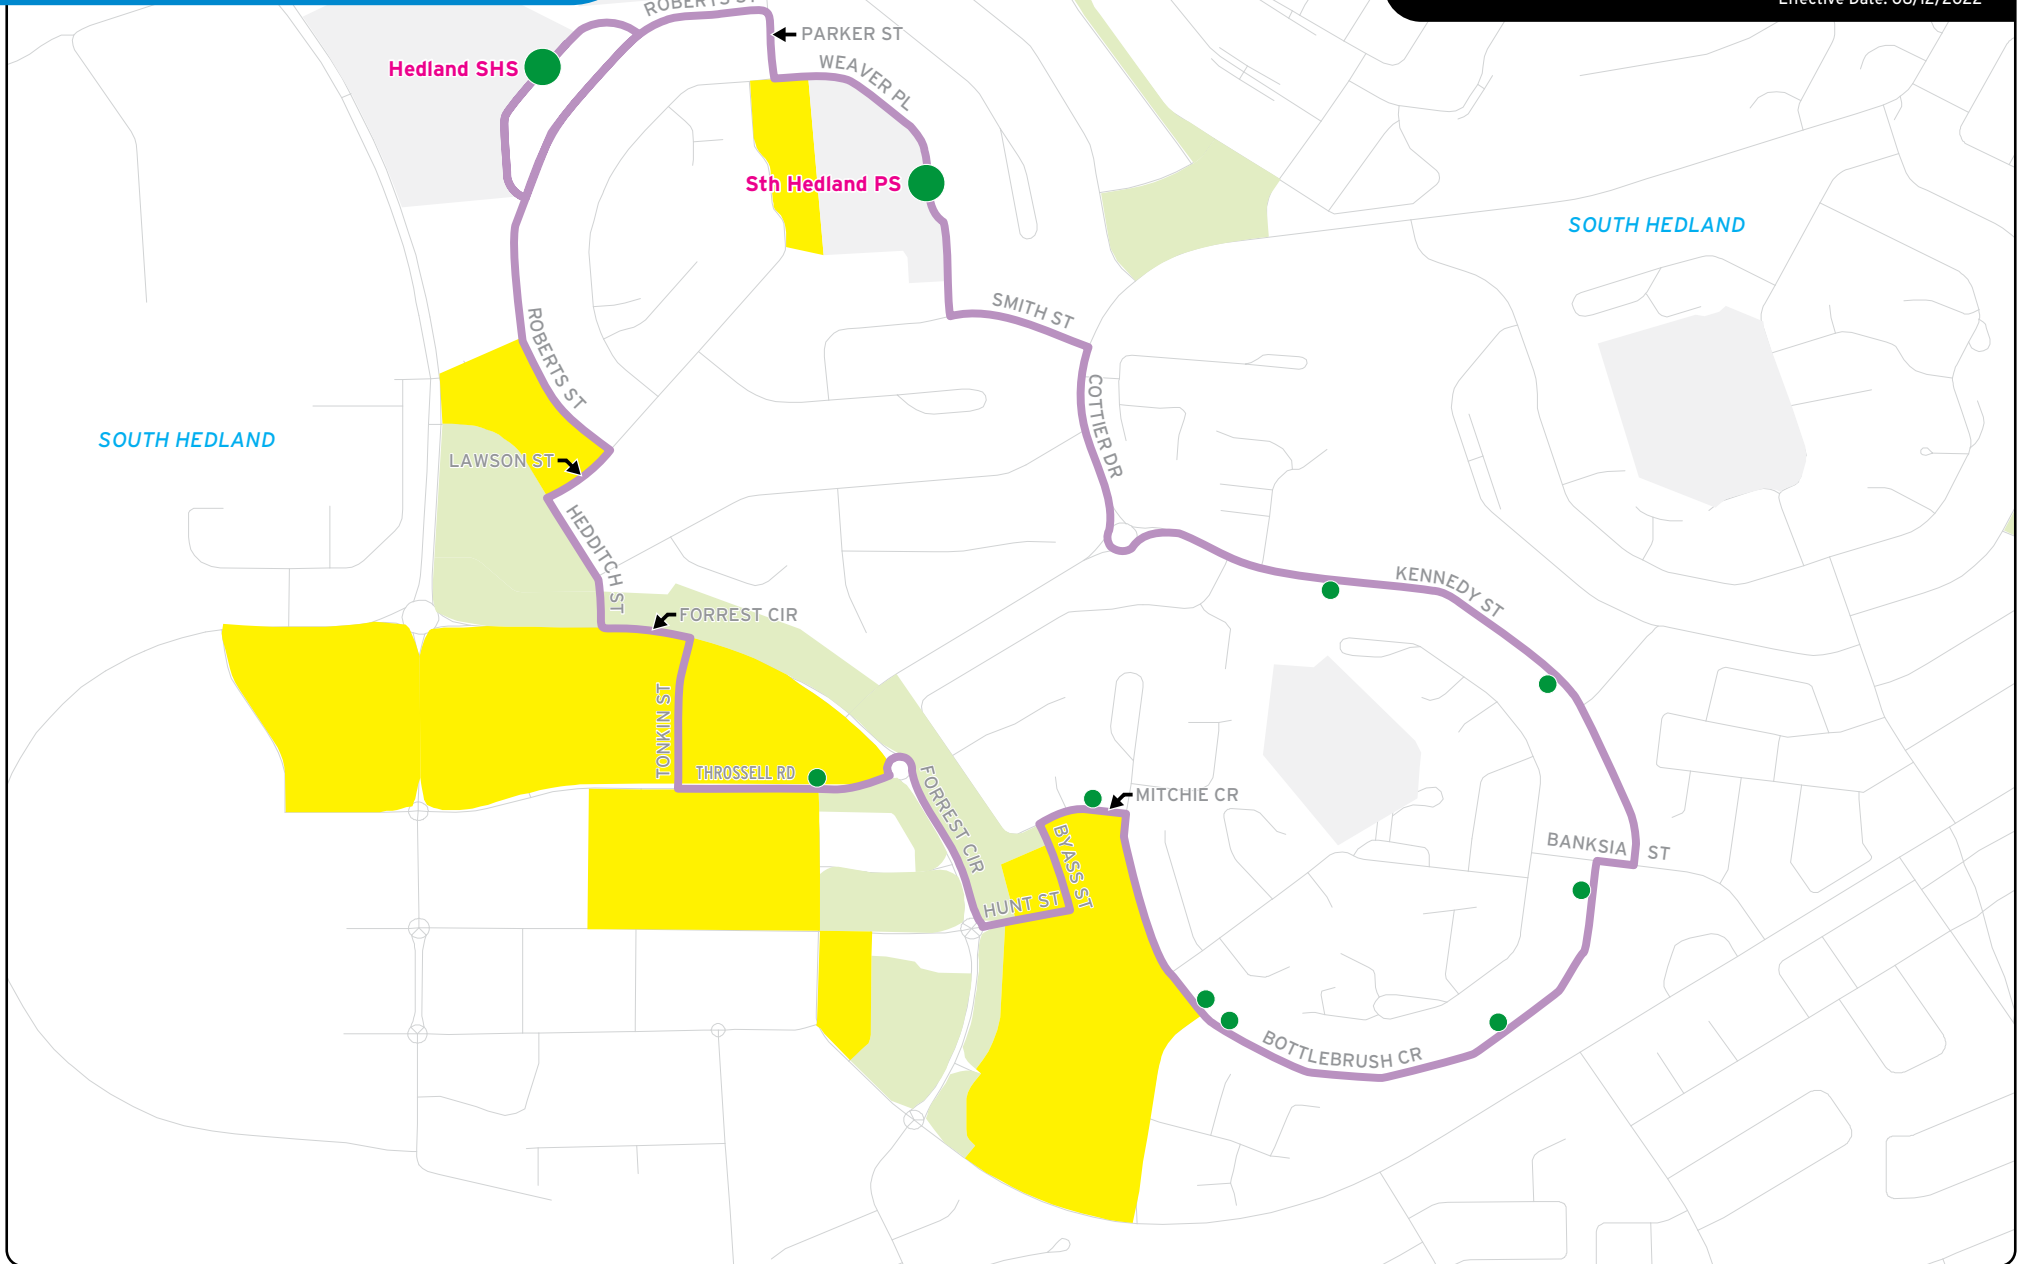

Legend

 Bus Stops

 PM Bus Route

Scale  0 280m

Effective Date: 06/12/2022

778

AFTERNOON SCHOOL SPECIAL

From Cassia Primary School to Captains Way

Legend

- Bus Stops
- PM Bus Route

Scale 0 200m 

Effective Date: 06/12/2022

779

MORNING SCHOOL SPECIAL

Between Hedland SHS and South Hedland Primary School

Legend