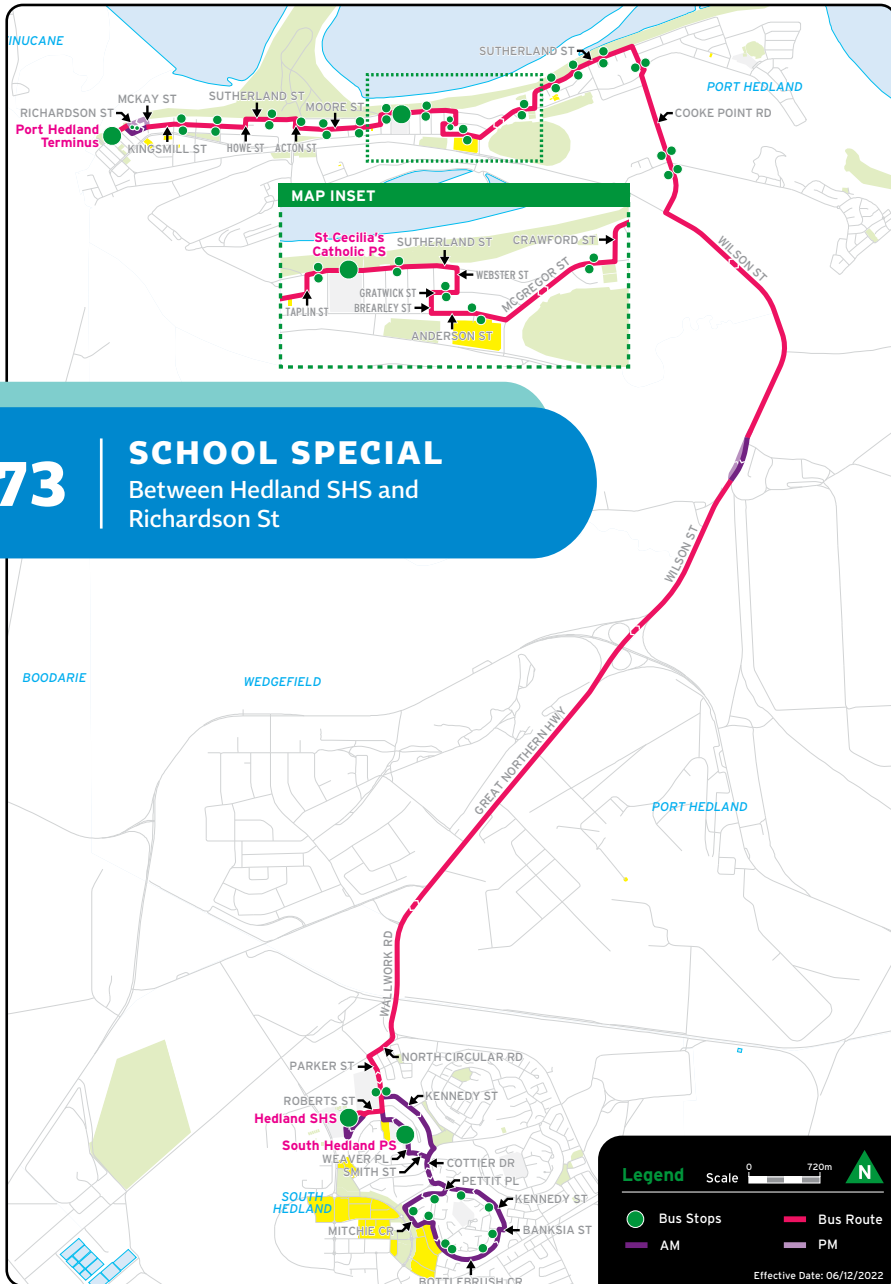

Legend

- Bus Stops
- PM Bus Route

Effective Date: 06/12/2022

773

SCHOOL SPECIAL

Between Hedland SHS and Richardson St

774

SCHOOL SPECIAL