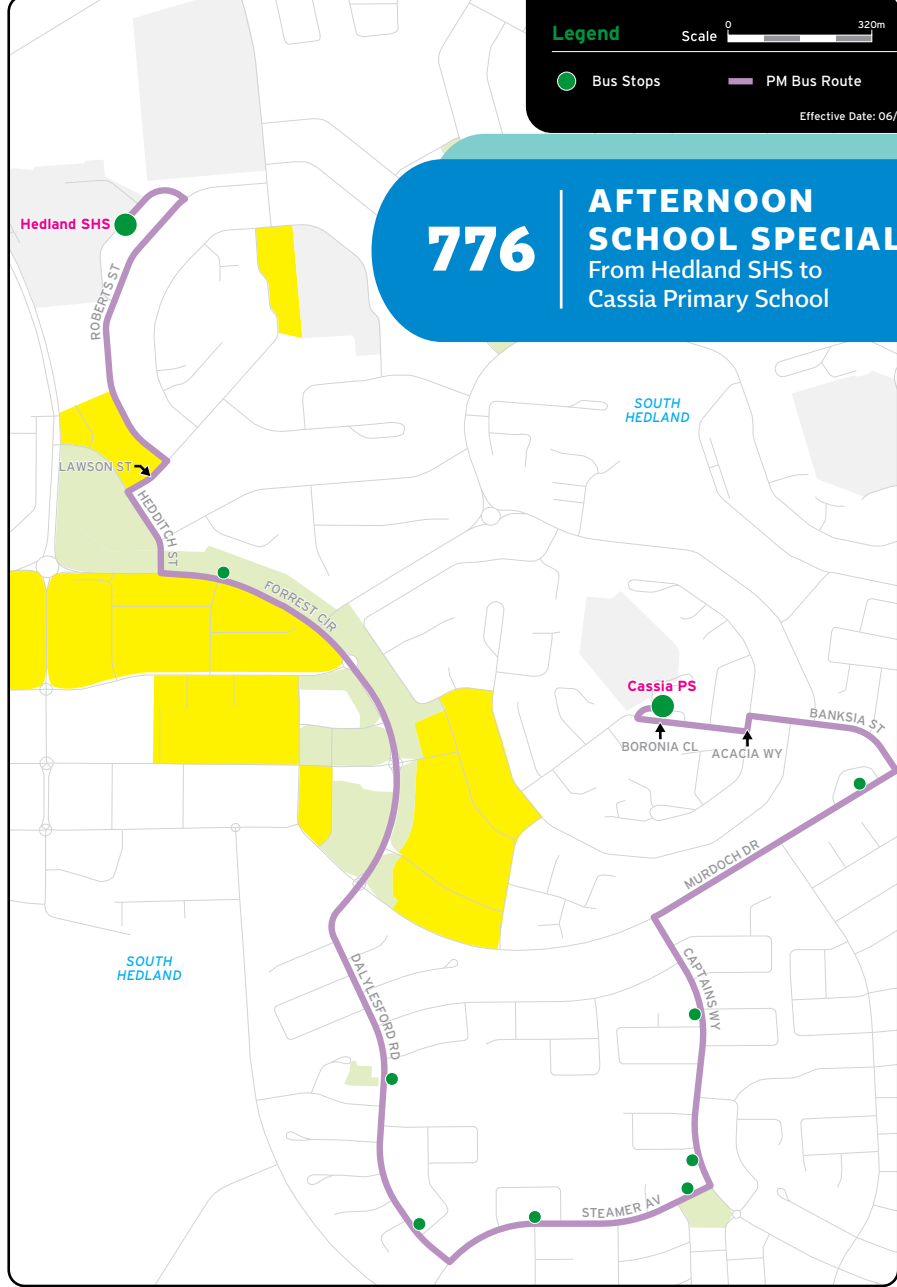

Between Hedland SHS and Greenfield St

Legend

- Bus Stops
- Bus Route
- AM
- PM

Scale 0 560m

Effective Date: 04/07/2022

775 SCHOOL SPECIAL

Between Redbank Rd and Hedland SHS

Legend

- Bus Stops
- PM Bus Route

Scale 0 320m

Effective Date: 06/

776 AFTERNOON SCHOOL SPECIAL

From Hedland SHS to Cassia Primary School

777

AFTERNOON SCHOOL SPECIAL

Circular service from Hedland SHS