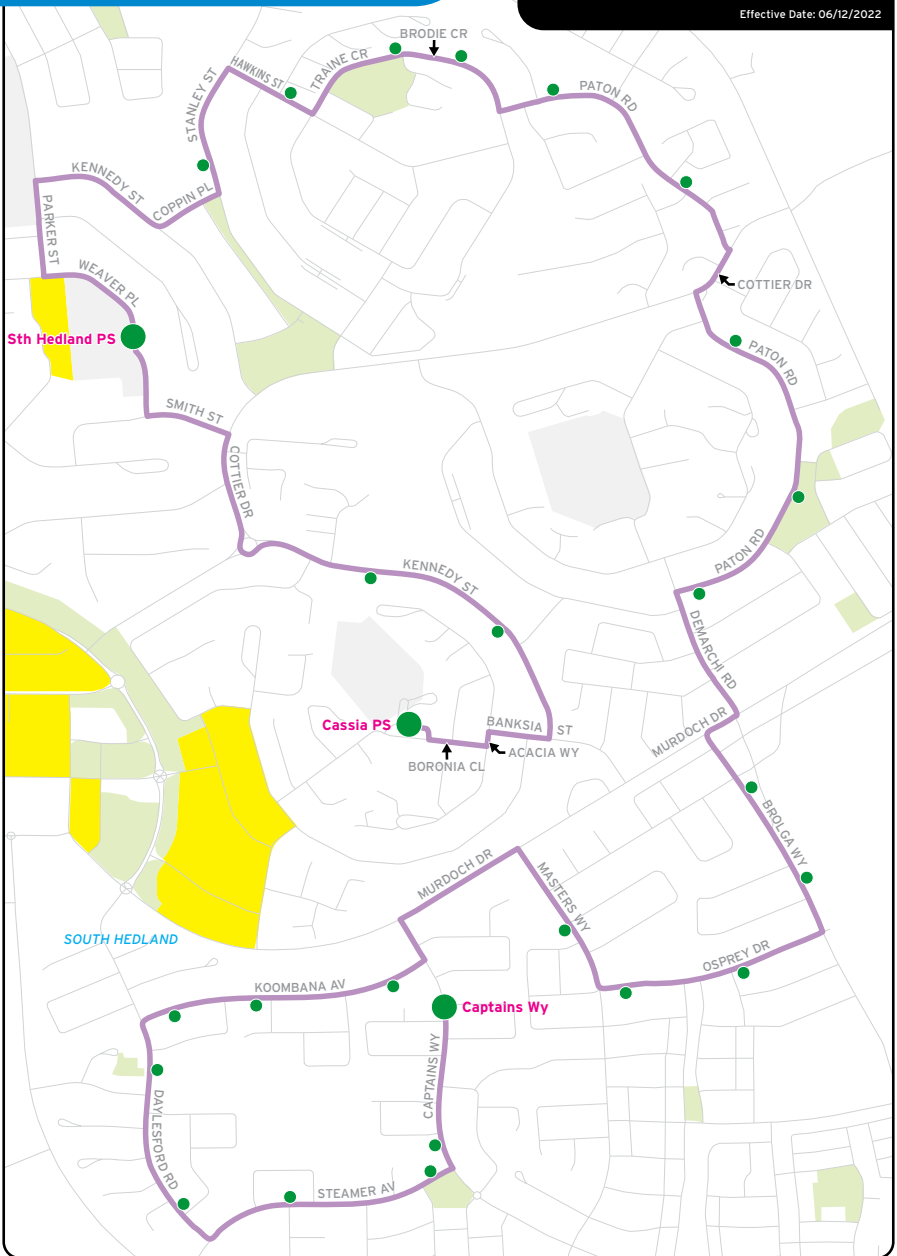

Legend

 Bus Stops

 PM Bus Route

Scale  0 280m

Effective Date: 06/12/2022

778

AFTERNOON SCHOOL SPECIAL

From Cassia Primary School to Captains Way

Legend

- Bus Stops
- PM Bus Route

Scale 0 200m 

Effective Date: 06/12/2022

779

MORNING SCHOOL SPECIAL

Between Hedland SHS and South Hedland Primary School

Legend