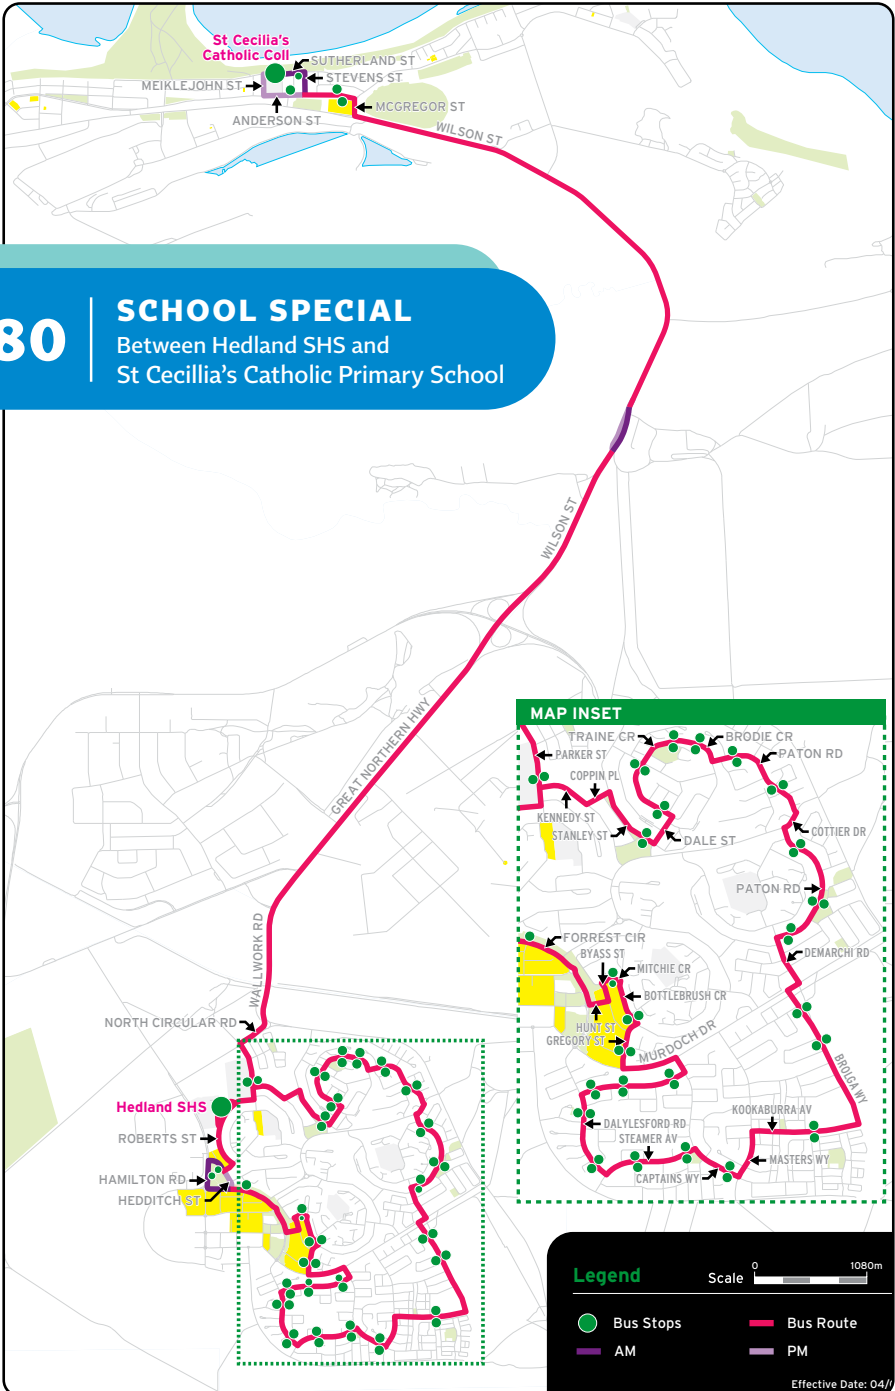

780

SCHOOL SPECIAL

Between Hedland SHS and
St Cecilia's Catholic Primary School