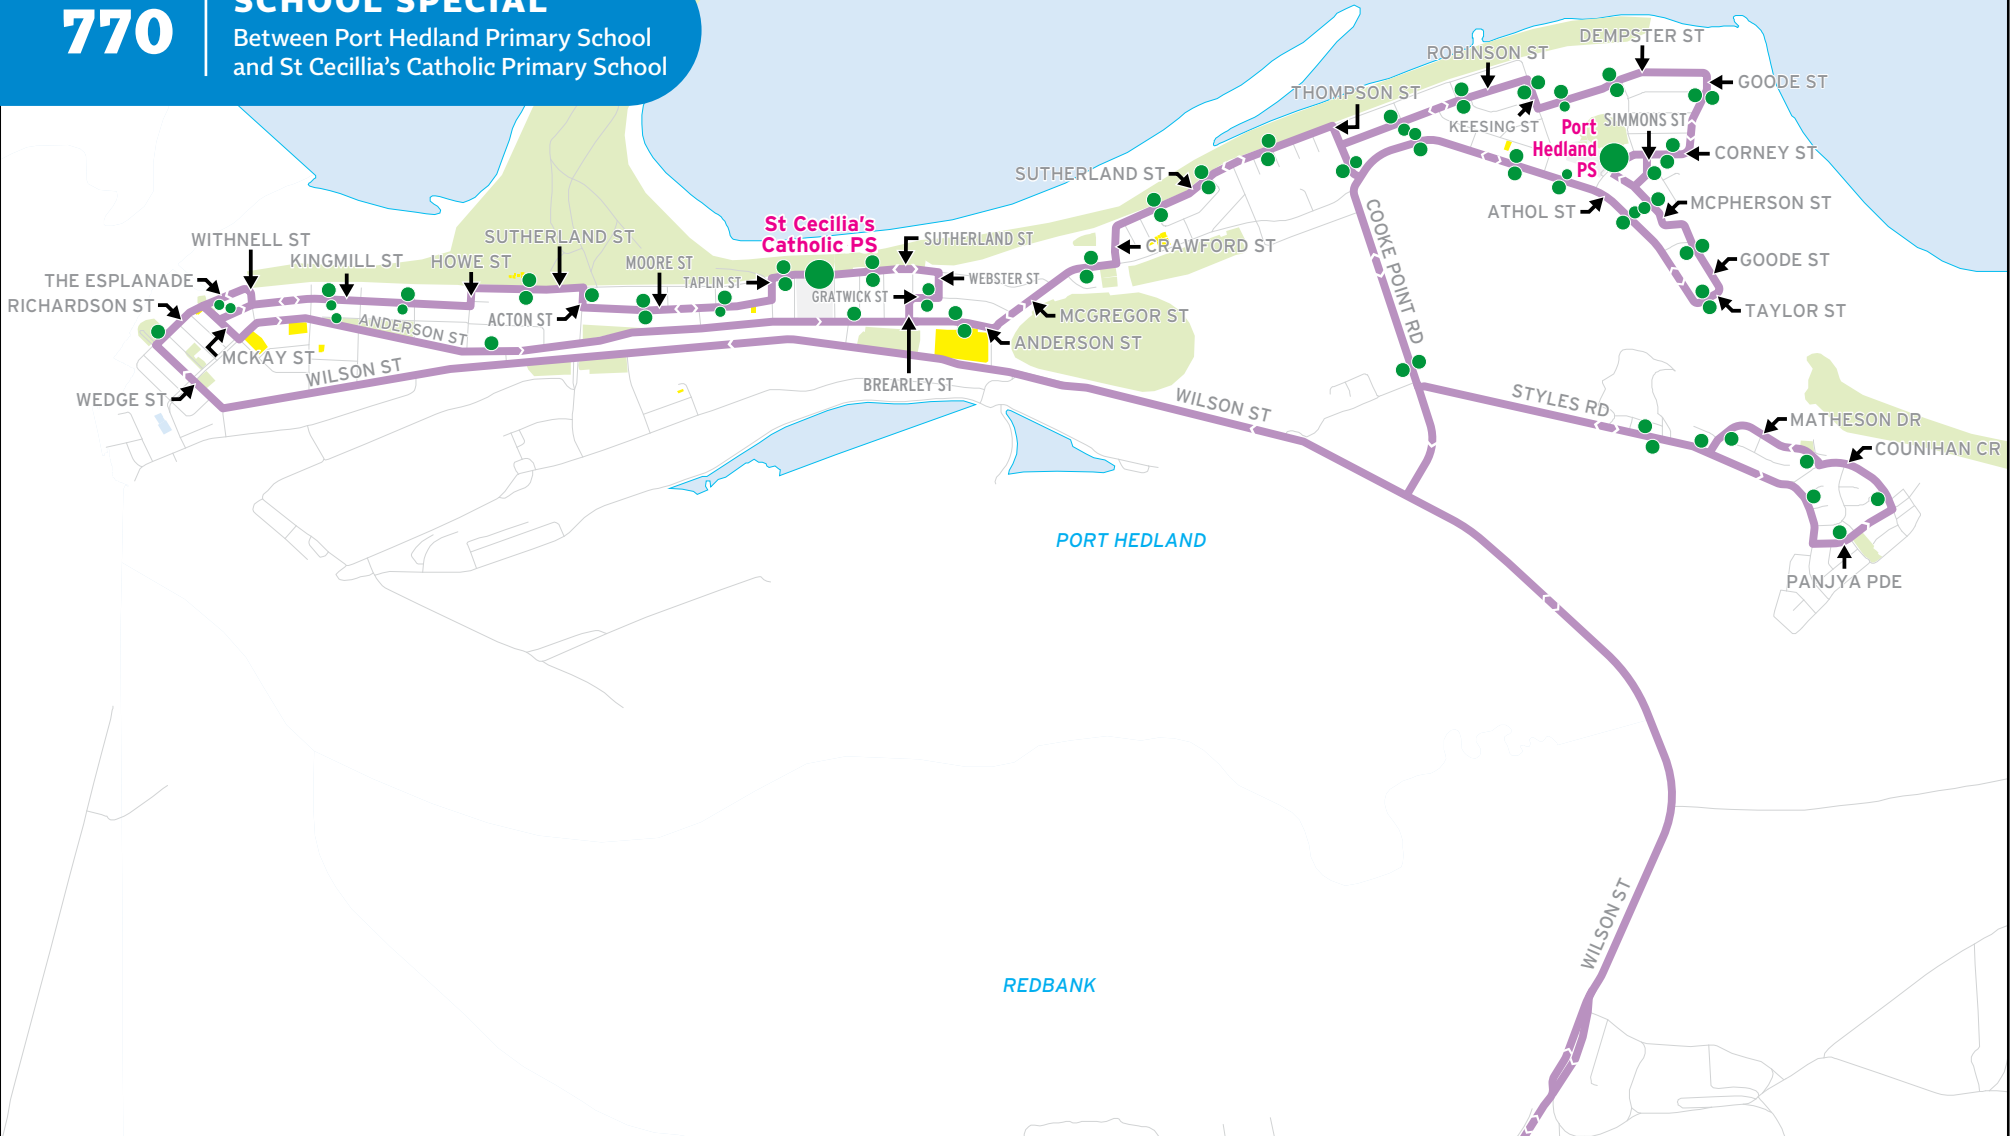

Legend

- Bus Stops
- PM Bus Route

Effective Date: 06/12/2022

773

SCHOOL SPECIAL

Between Hedland SHS and Richardson St

774

SCHOOL SPECIAL

Between Hedland SHS and Greenfield St

Legend

- Bus Stops
- Bus Route
- AM
- PM

Scale 0 560m

Effective Date: 04/07/2022

775 SCHOOL SPECIAL

Between Redbank Rd and Hedland SHS

Legend