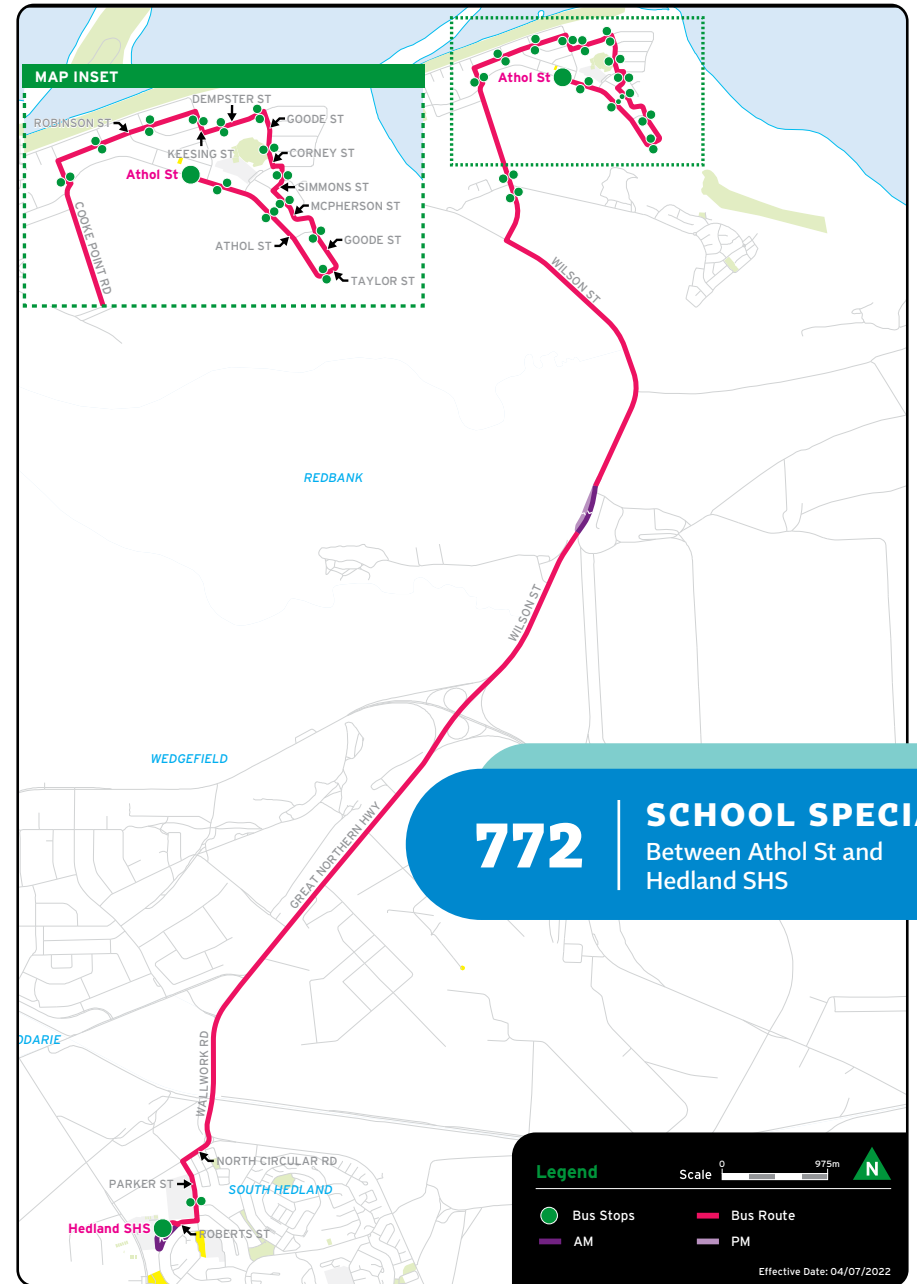

Legend

- Bus Stops
- PM Bus Route

Effective Date: 06/12/2022

773

SCHOOL SPECIAL

Between Hedland SHS and Richardson St

774

SCHOOL SPECIAL