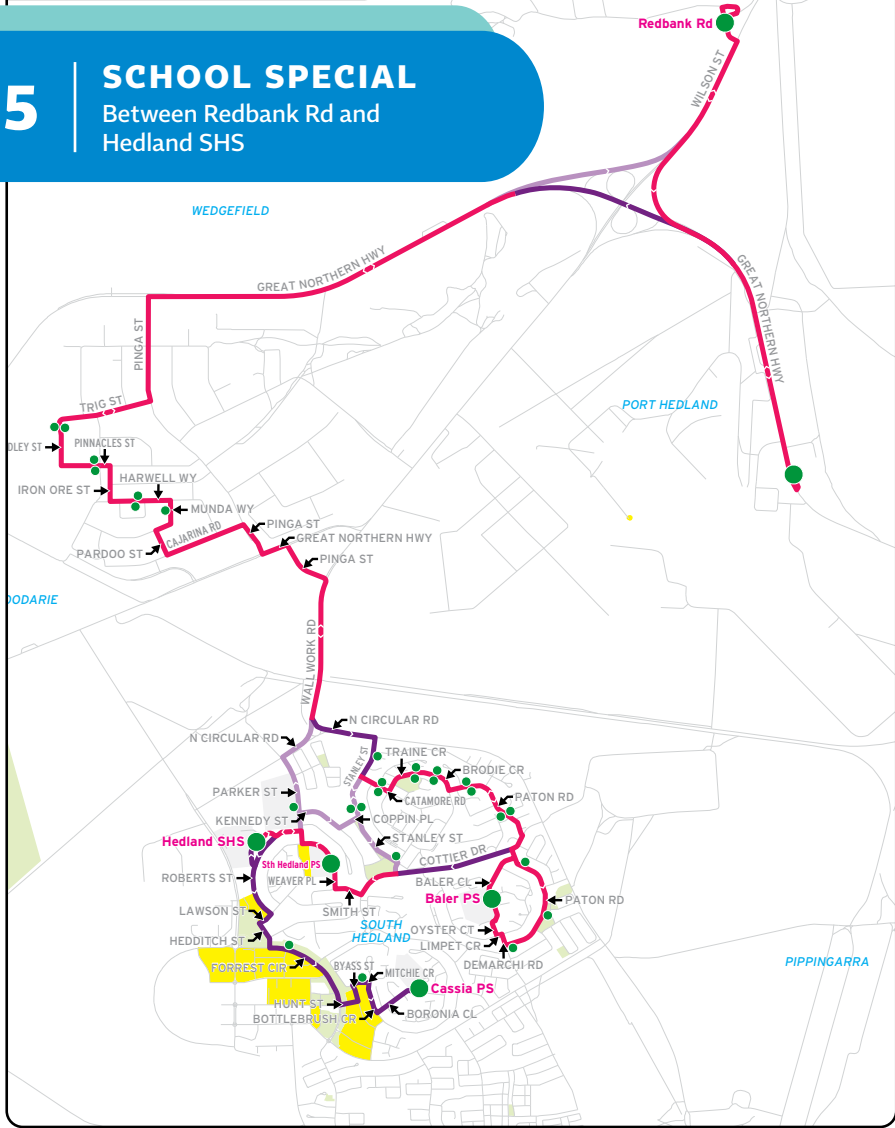

Between Hedland SHS and Greenfield St

Legend

- Bus Stops
- Bus Route
- AM
- PM

Scale 0 560m

Effective Date: 04/07/2022

775 SCHOOL SPECIAL

Between Redbank Rd and Hedland SHS

Legend

- Bus Stops
- PM Bus Route

Scale 0 320m

Effective Date: 06/

776 AFTERNOON SCHOOL SPECIAL

From Hedland SHS to Cassia Primary School

777

AFTERNOON SCHOOL SPECIAL

Circular service from Hedland SHS