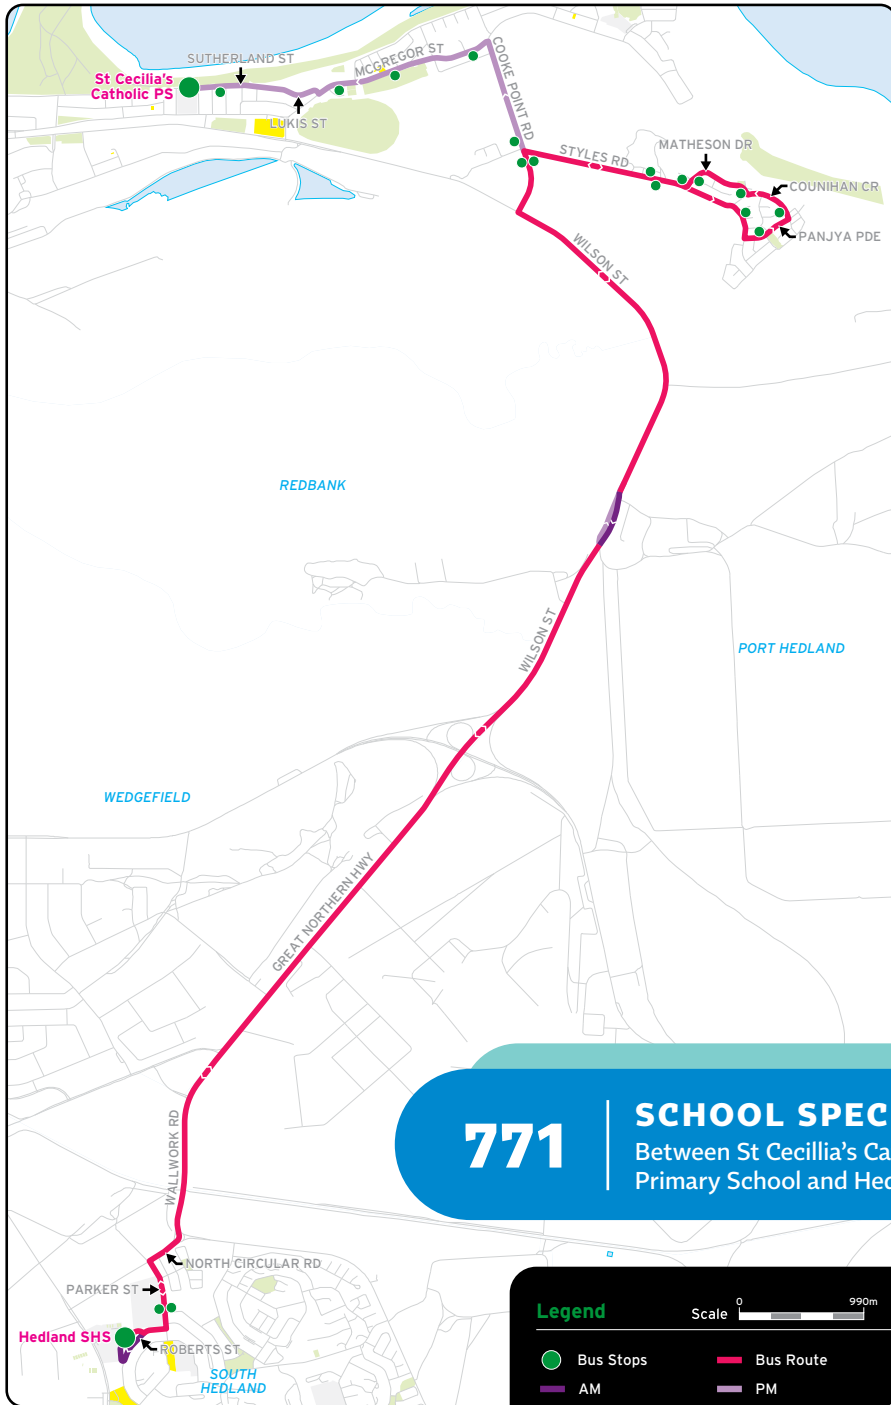

Legend

- Bus Stops
- PM Bus Route

Effective Date: 06/12/2022

773

SCHOOL SPECIAL

Between Hedland SHS and Richardson St

774

SCHOOL SPECIAL