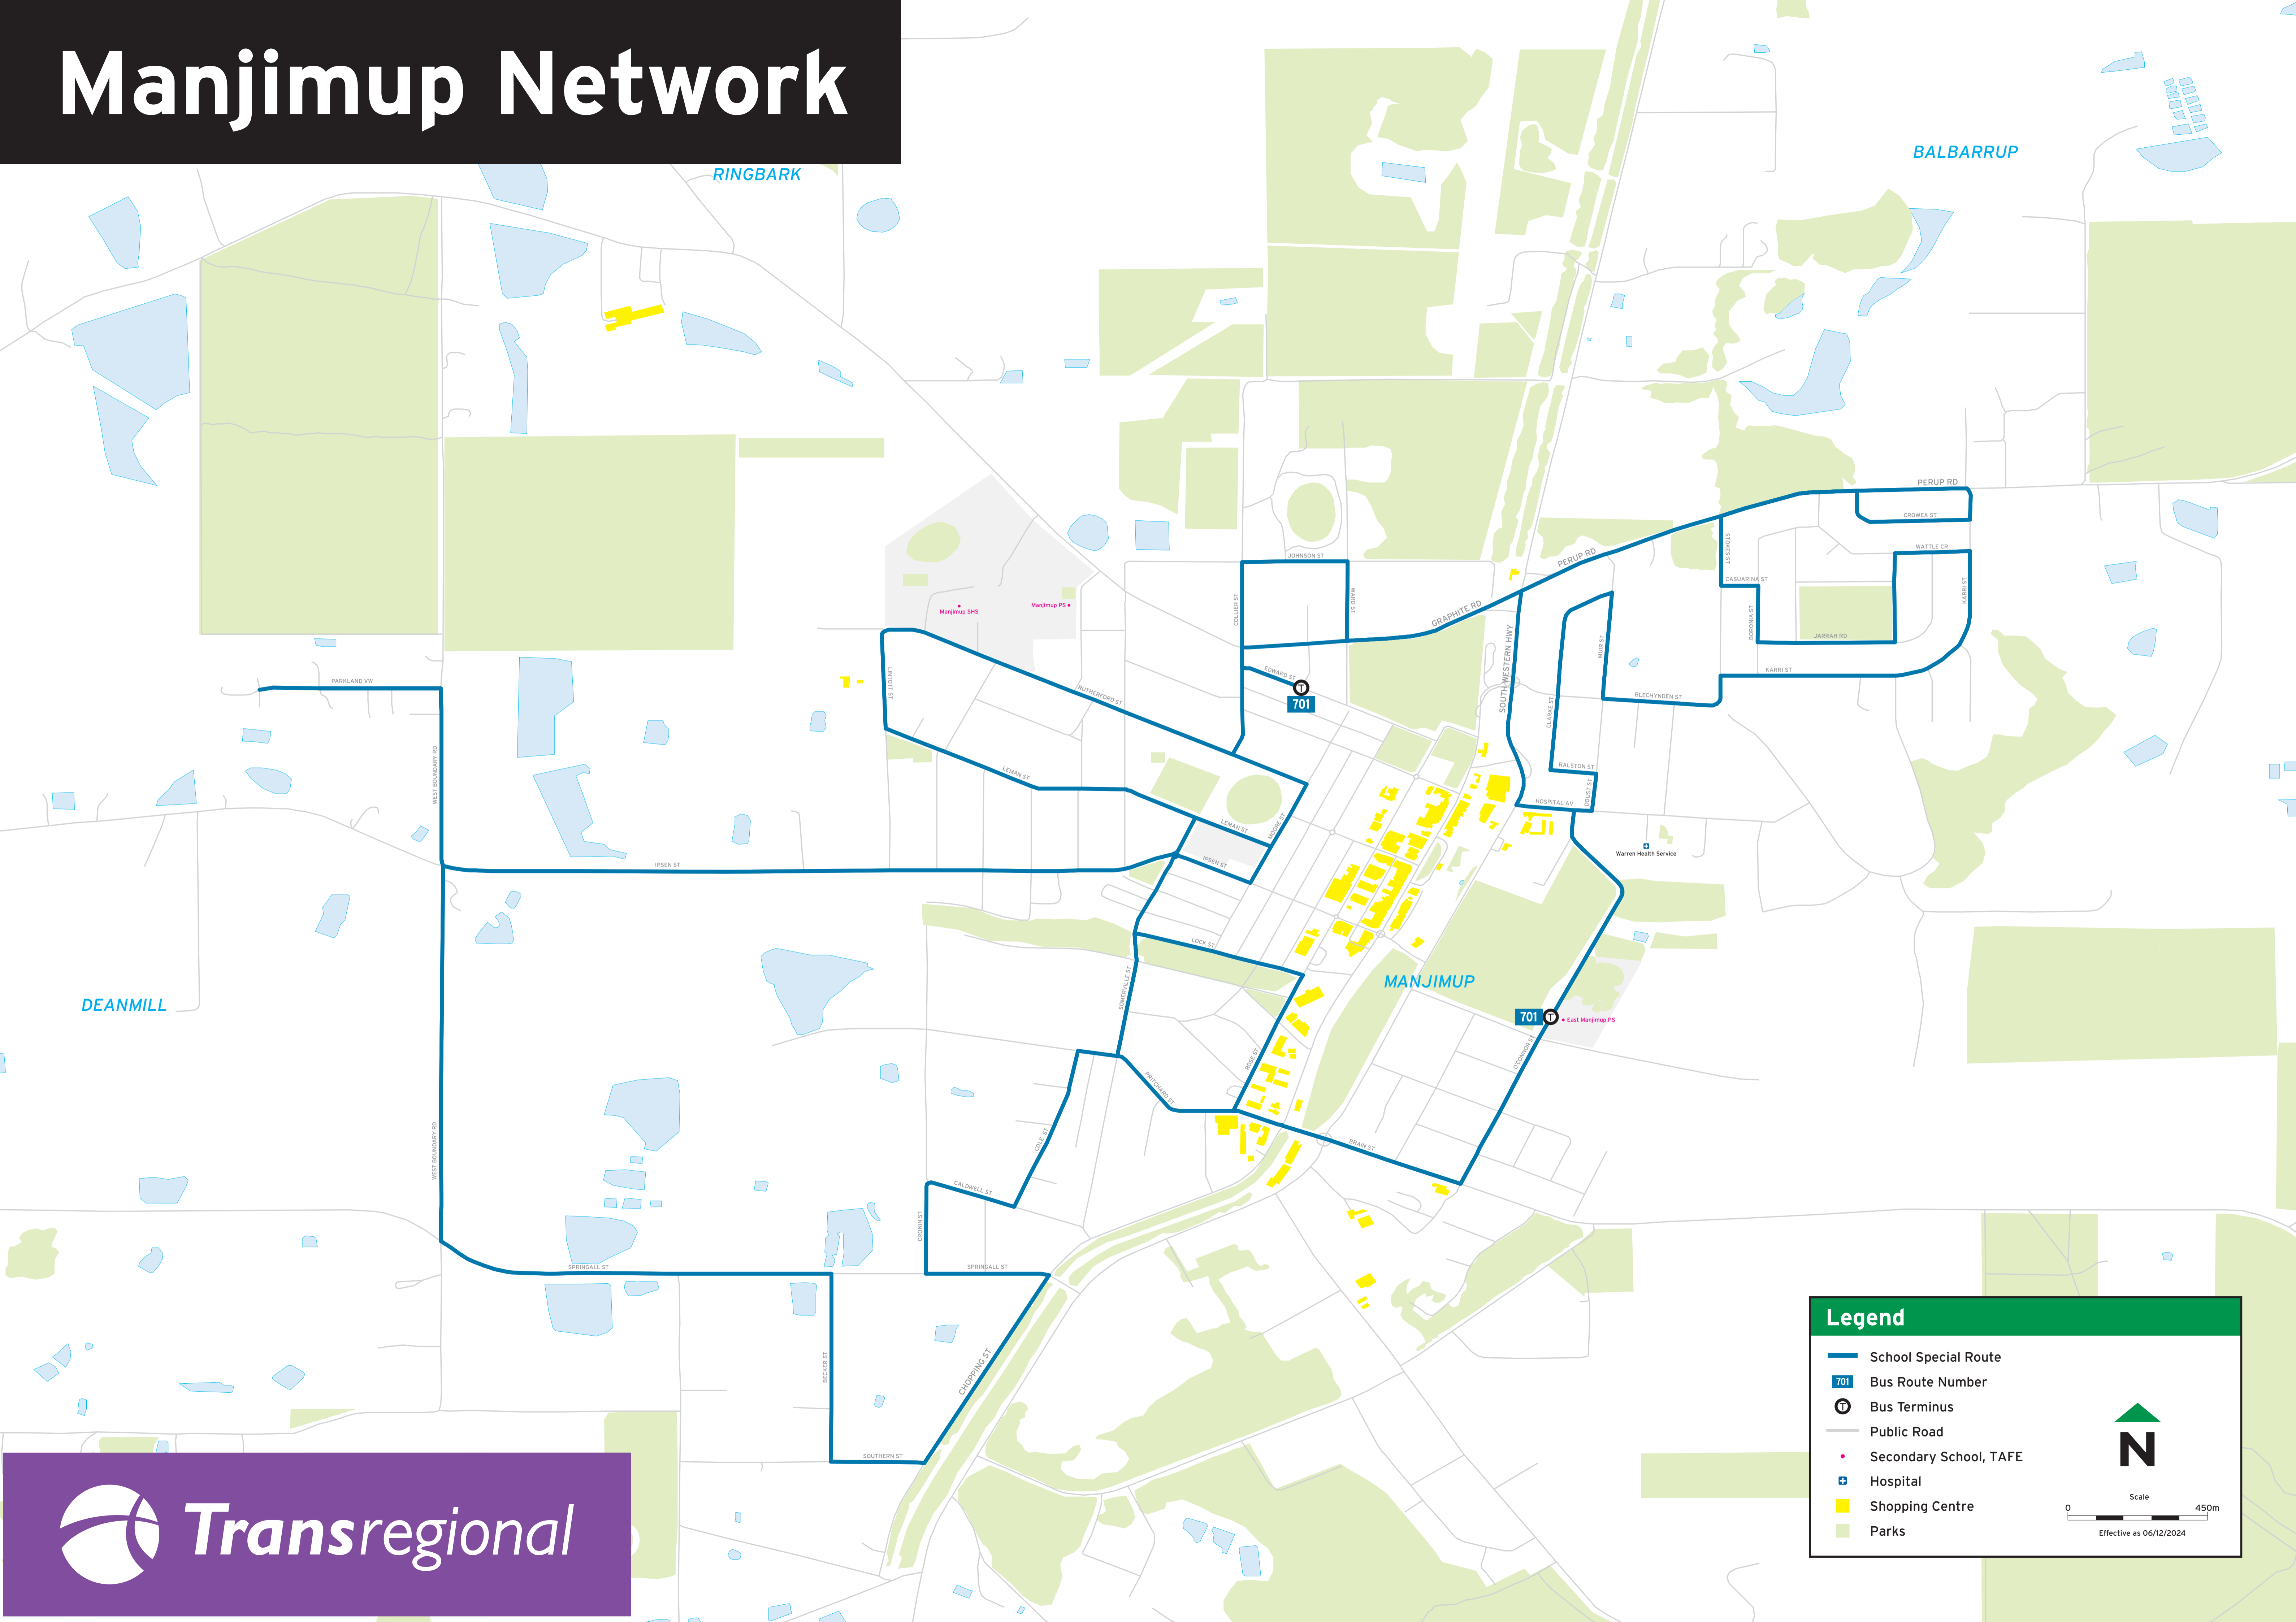

Manjimup Network

Legend

- School Special Route
- 701 Bus Route Number
- Bus Terminus
- Public Road
- Secondary School, TAFE
- Hospital
- Shopping Centre
- Parks

Scale 0 450m
Effective as 06/12/2024